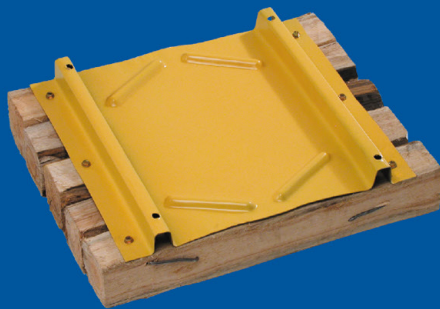

Pre-stressing units and Headboards

New Concept Mining
Powered by Epiroc

Jackpots

- 140
- 160
- 183
- 220
- 260

Jackpacks*

- Square
- Rectangular

*With or without PRVs

Headboards

• Universal Headboard

• PSU Ring Headboard

• PSU Headboard

Integrity. Innovation

109 Adcock Ingram Avenue, Aeroton, South Africa
Tel +27 11 494 6000 Fax +27 11 494 1060
enquiries@ncm.co.za ncm.co.za

Patents Apply ©New Concept Mining 2019 Doc: BR021 SA Rev: 03