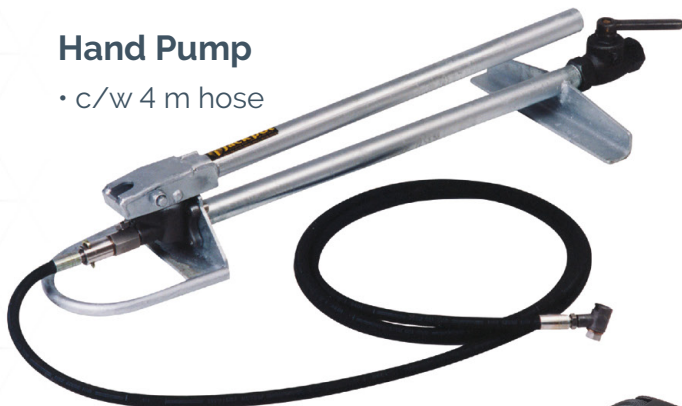

Accessories

New Concept Mining
Powered by Epiroc

Safety Pistols*

Nozzles

- Combi-Nozzle
- Backpack Nozzle with integral PRV

High Pressure Hoses

Hand Pump

- c/w 4 m hose

Pressure Gauges*

- For checking pump

Repair Kits

Air Pumps*

- c/w 4 m hose and Safety Pistol

* Available in various configurations. See price list for details.